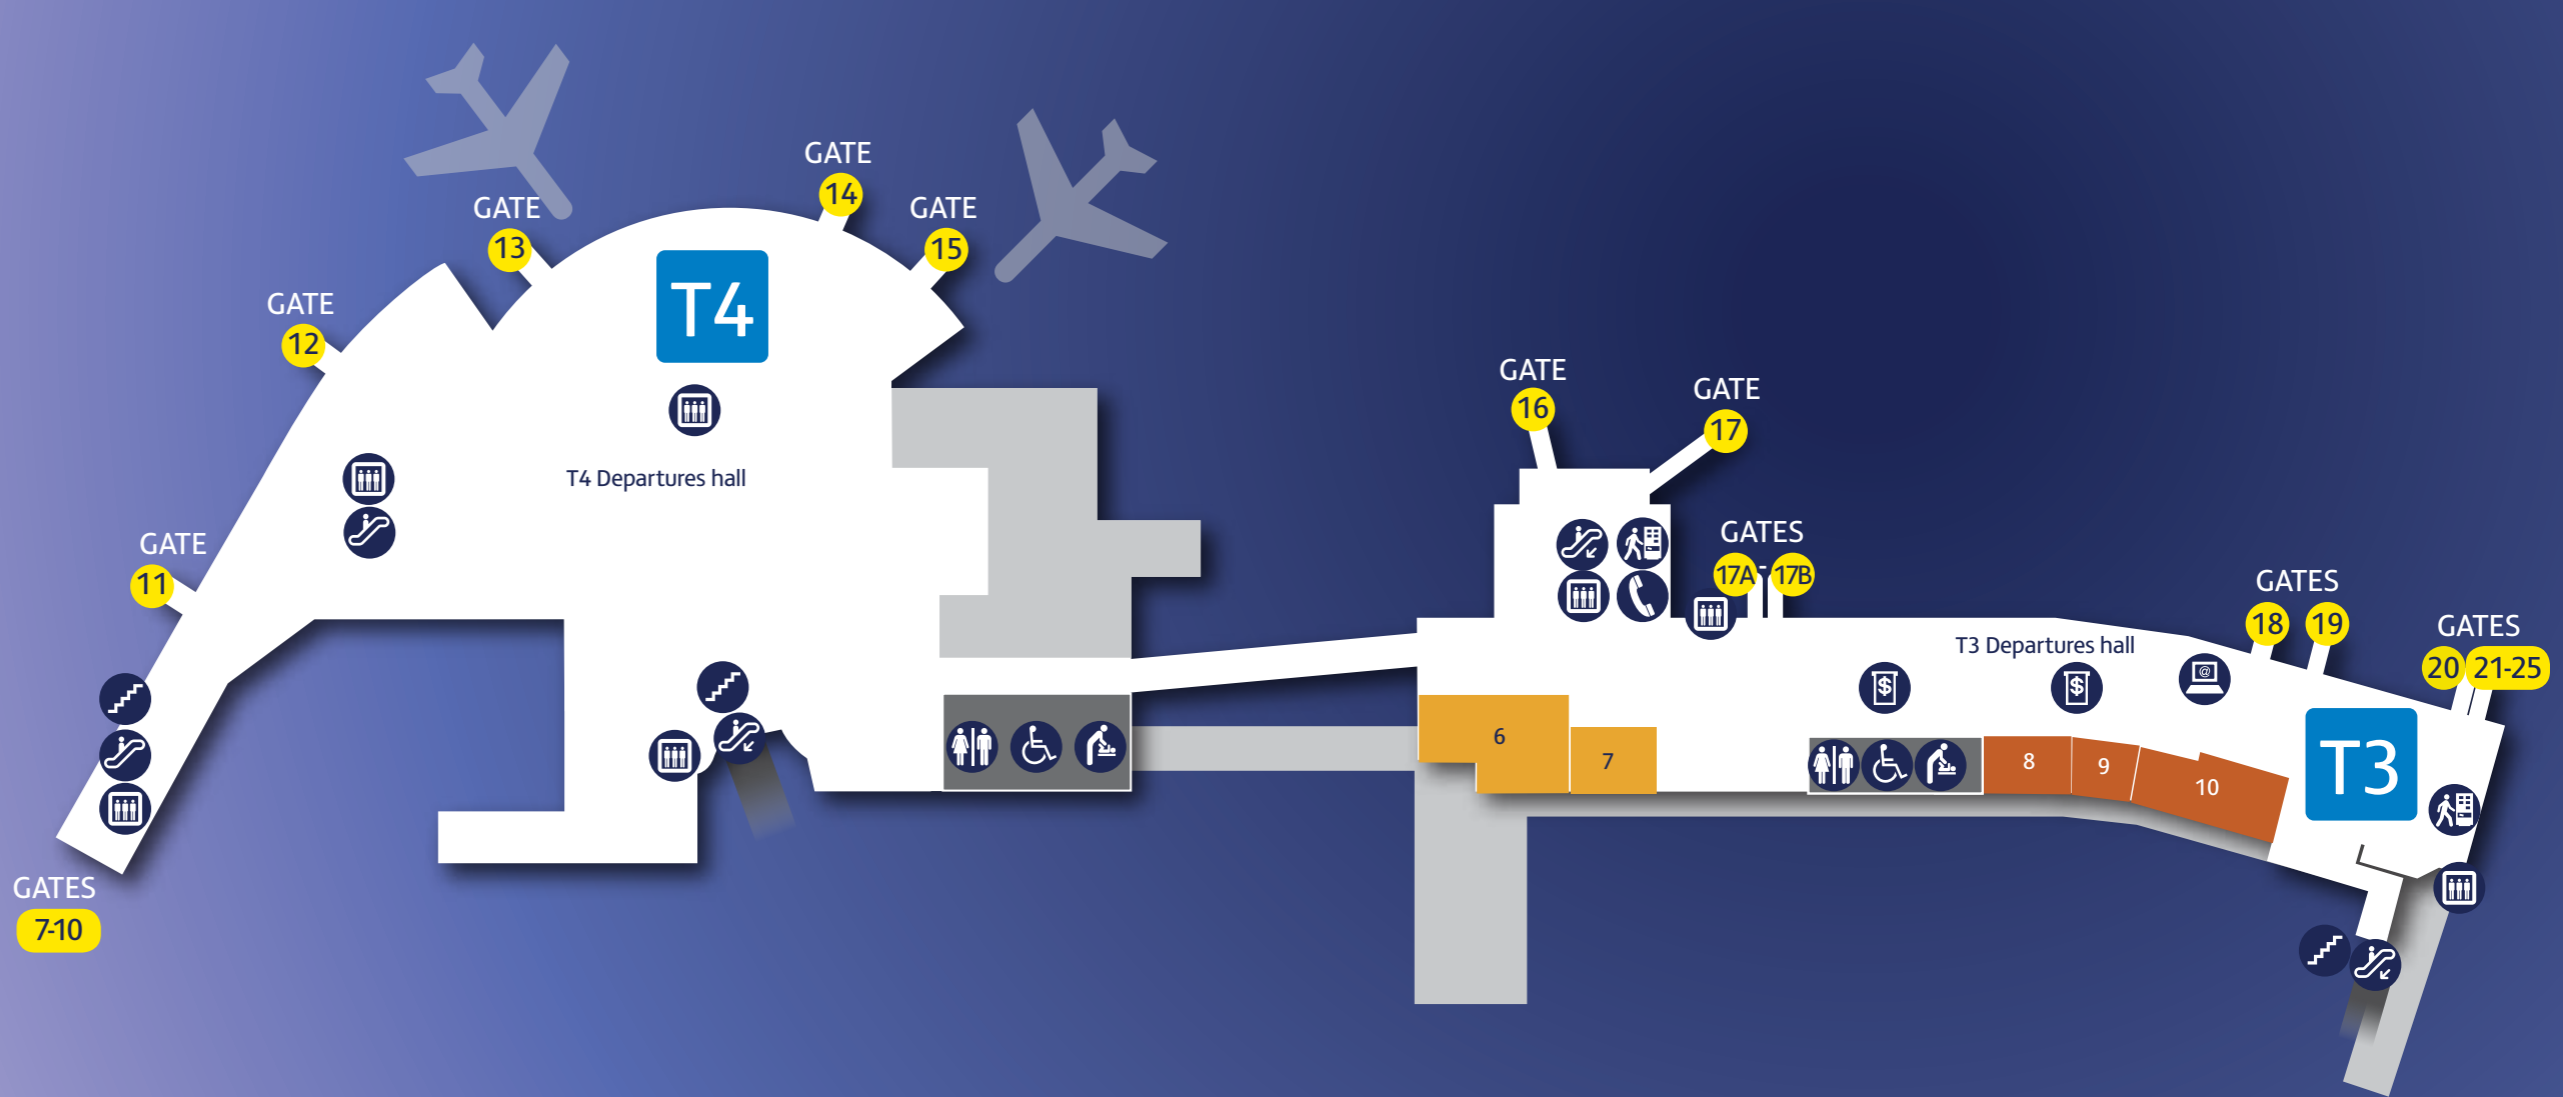

# Level One

## T3 T4 Terminal 3 & 4 Domestic

-  Toilet
-  Accessible toilet
-  Parenting room
-  Telephone
-  Elevator
-  Escalator
-  Stairs
-  ATM
-  Vending machine

 **PERTH AIRPORT APP**  
Get it on iTunes & Google Play.

 **FREE WiFi**  
Super-fast & unlimited at Perth Airport.

SHOPS & SERVICES	
Link.....	6
Discovery.....	7

FOOD & BEVERAGE	
Sumo Salad.....	8
Red Rooster.....	9
Hudsons Coffee.....	10