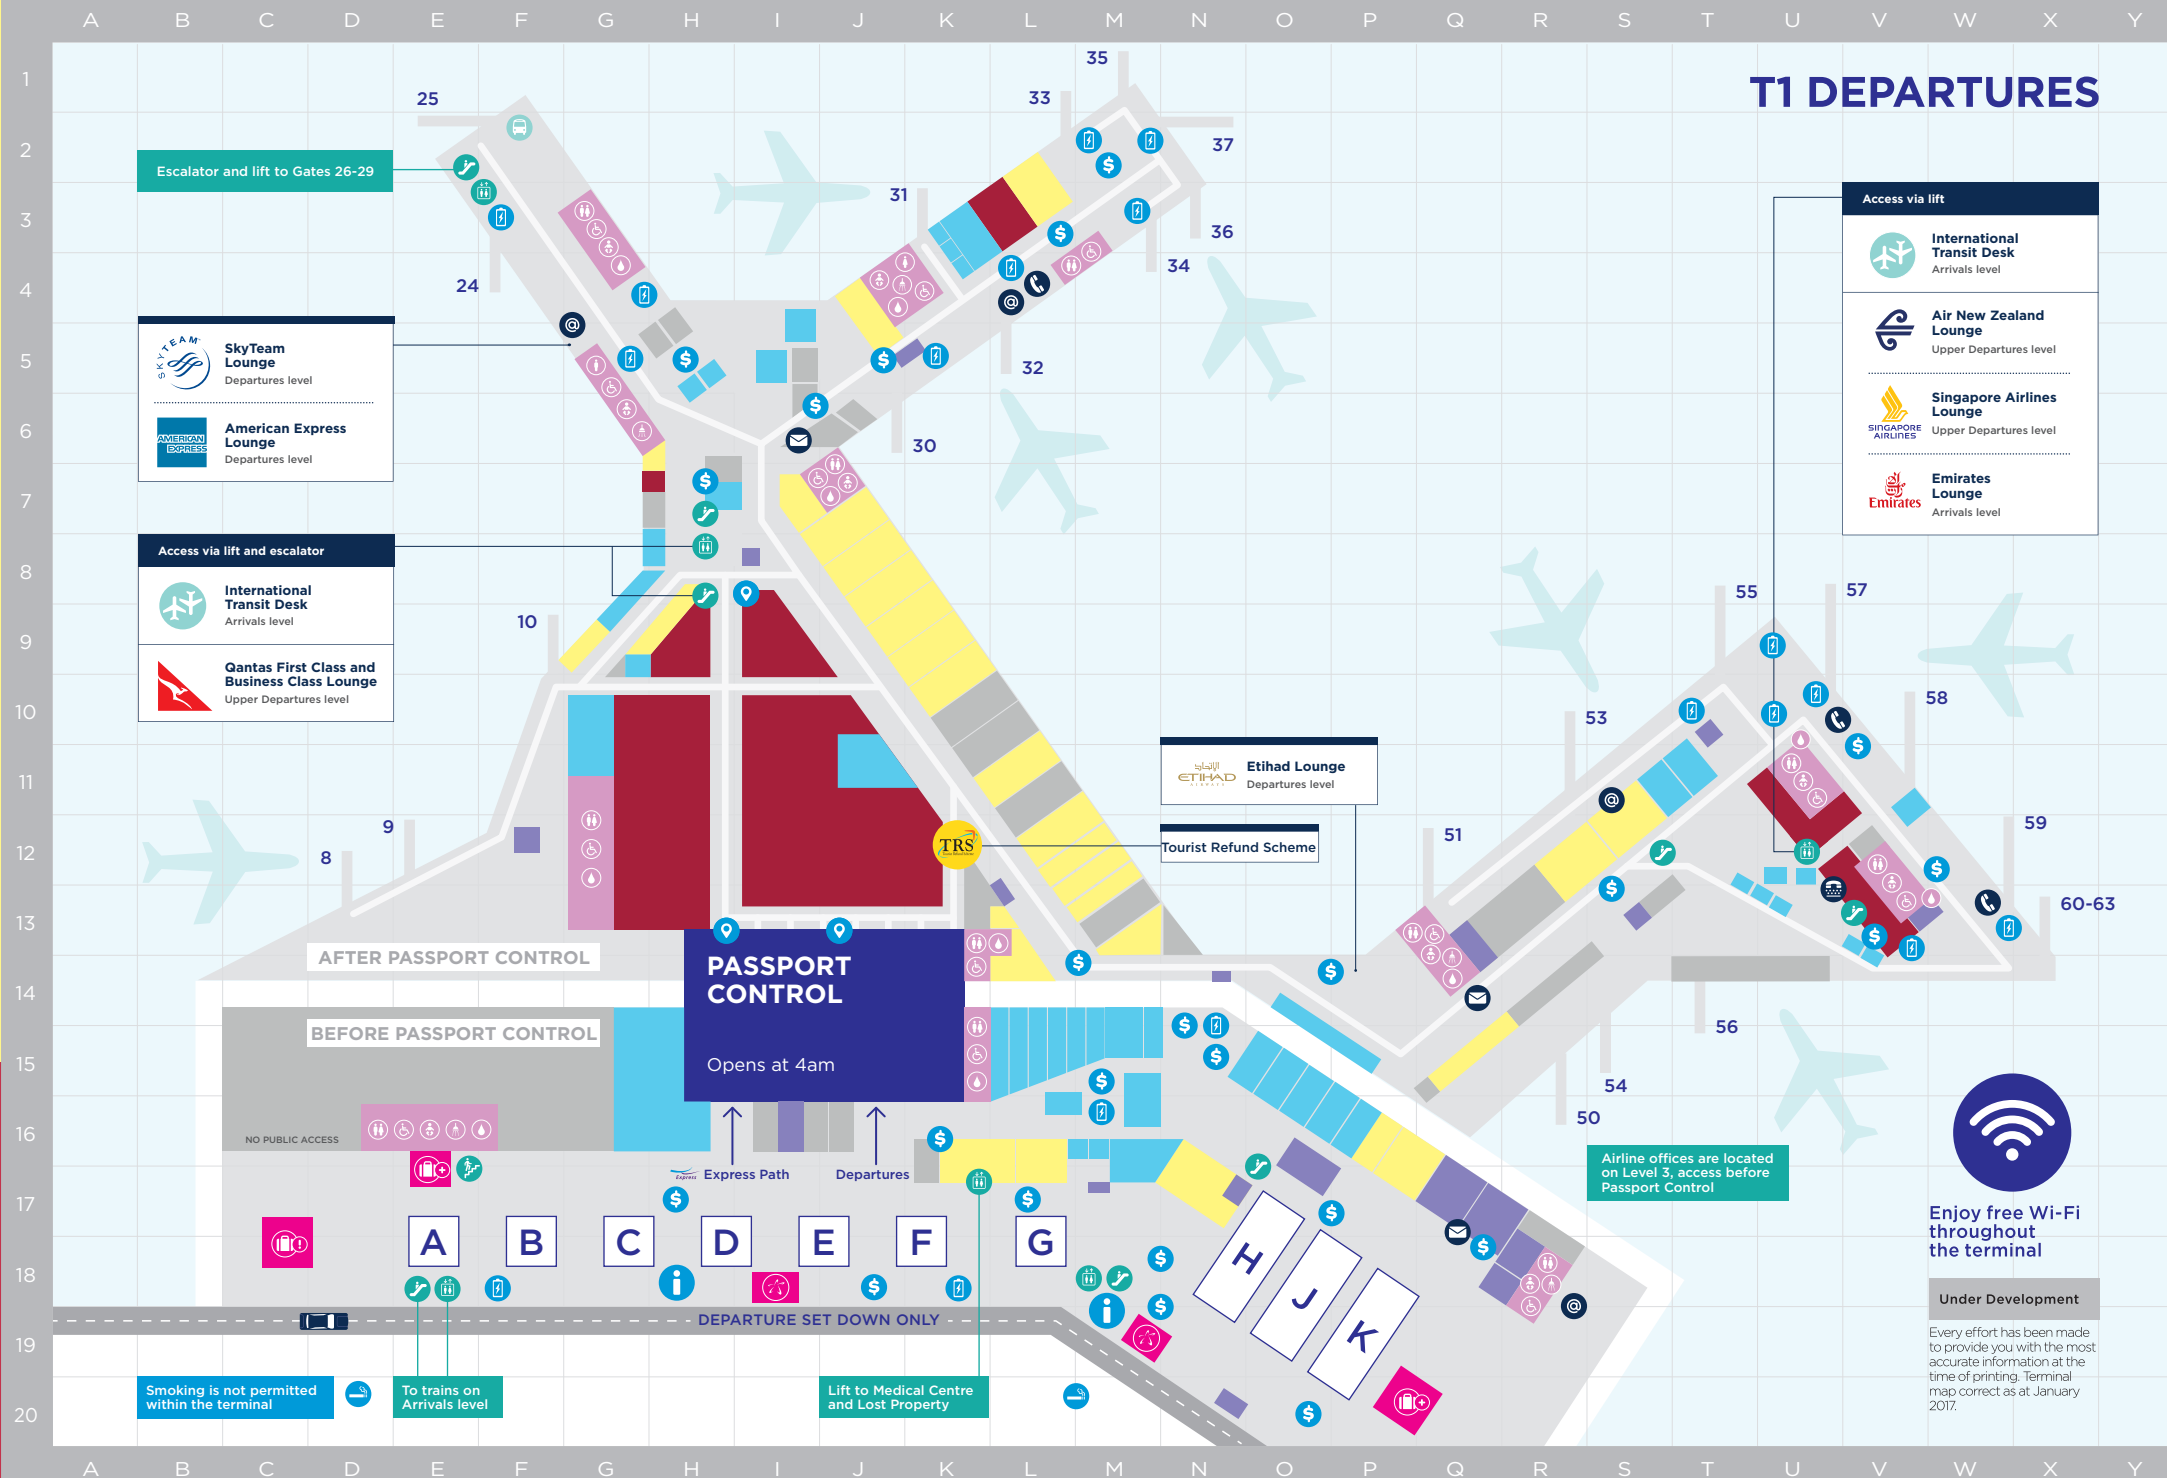

Gates 50-63

Boost &	T12
Hudsons Coffee	T12
Lilong by Taste of Shanghai	V13
Luxe Bakery	V13
McDonald's	P15
Peroni Bar	U13
Starbucks	U13
Viaggio Espresso & Bar	V12
YO! Sushi (opening soon)	V13

SHOP

BEFORE PASSPORT CONTROL

Produce by Around Australia	K16
Rolling Luggage	K16
Sunglass Hut	K16
Surf Dive 'n' Ski	K16
WHSmith and Flight 001	N17

AFTER PASSPORT CONTROL

Gates 8-37	
AMCAL Pharmacy	G6
Around Australia	M12
Australian Way	M13
Burberry	L11
Coach	L12
Emporio Armani	K9
Gucci (coming soon)	K10
Hermès (coming soon)	L11
Hugo Boss	J8
Kate Spade New York	J8
Max Mara	L12
Merino Collection	J5
Michael Kors	J8
Oroton	M13
Purely Australian	L13
Purely Merino	L14
R.M. Williams (coming soon)	M13
Think Australia	G9
Think Sydney	I6
Tiffany & Co.	K9
TUMI	I7
WHSmith	J6
WHSmith by Mike (opening soon)	H9
WHSmith	L3

HEINEMANN TAX & DUTY FREE

HEINEMANN Tax & Duty Free, including:	I13
Bally	Lacoste
Ermenelegildo Zegna	Longchamp
Fendi	MCM
Furla	Salvatore Ferragamo
Jimmy Choo	UGG

HEINEMANN Tax & Duty Free	G7
HEINEMANN Tax & Duty Free	K3
HEINEMANN Tax & Duty Free	U12
HEINEMANN Tax & Duty Free (opening soon)	V13

SERVICES AND CURRENCY

BEFORE PASSPORT CONTROL

ANZ	N20
Australia Post	Q17
Flight Centre	M15
Guardian Pharmacy	Q17
Global Exchange	I16
Global Exchange	O17
Global Exchange	N16
Global Exchange	K17
Global Exchange	V13

AFTER PASSPORT CONTROL

Gates 8-37	
Global Exchange	F12
Global Exchange	I8
Global Exchange	L13
Global Exchange	K5

Gates 50-63	
Amcal Pharmacy	Q13
Global Exchange	N14
Global Exchange	S13
Global Exchange	T10

AIRLINE LOUNGES

American Express	G5
Air New Zealand	U12
Emirates	U12
Etihad	P14
Qantas	H8
Singapore Airlines	U12
SkyTeam	G5

Passport Control to Gates 8-37 **7 min**

Passport Control to Gates 50-63 **10 min**

TOILETS

Accessible Toilets	
Drinking Water	
Male and Female	
Parents' Room	
Shower	
Free Internet Kiosk	
Post Office Box	
Telephone	
TTY Telephone	

SERVICES

ATM	
Designated Smoking Area	
Digital Directory	
Information	
Mobile Charging Point	

BAGGAGE

Excess Baggage Counter	
Oversize Baggage	
Truestar - Secure Bag	

TRANSITIONS

Escalator	
Lift	
Stairs